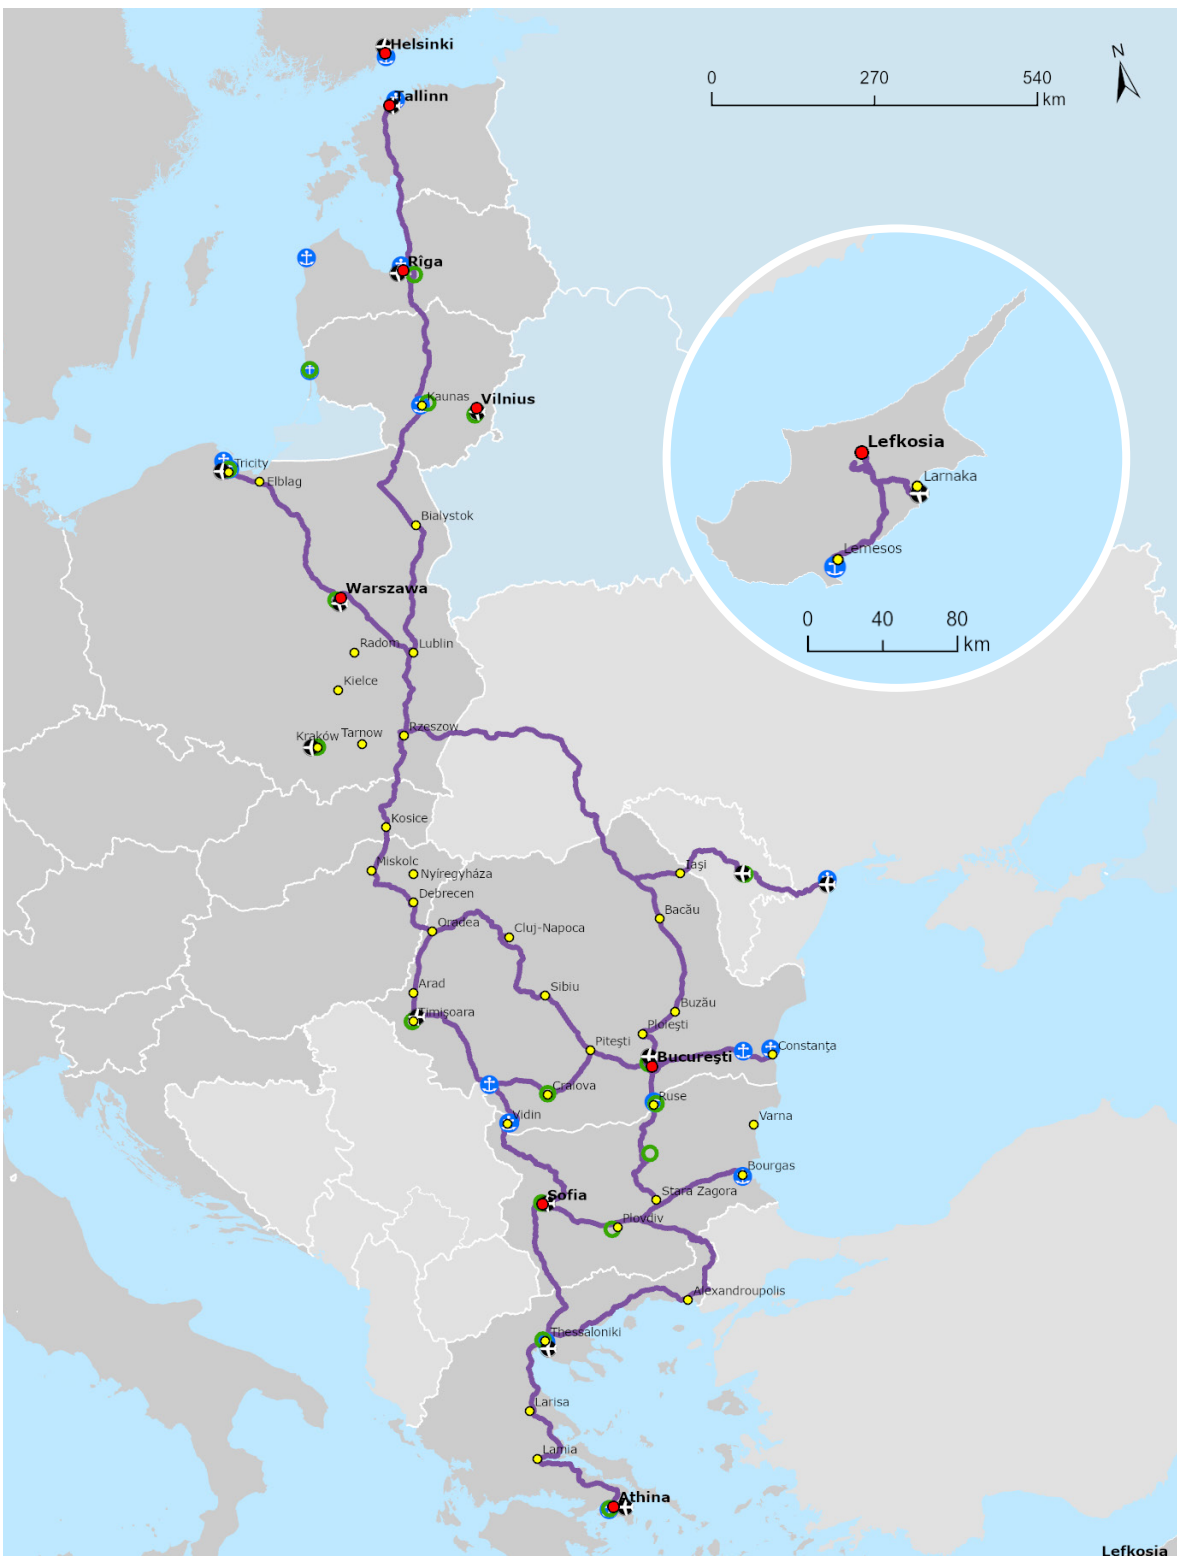

Baltic Sea-Black Sea-Aegean Sea Corridor

Inland waterways and Roads, ports, rail-road terminals and airports

BE BG CZ DK DE EE IE EL ES FR HR IT CY LV LT LU HU MT NL AT PL PT RO SI SK FI SE MD UA

Inland Waterways	Roads	Ports	Airports	Rail-Road Terminals (RRT)	Urban Nodes
• • •	—				

The parts of the map pertaining to corridor alignment in third countries are indicative.

Baltic Sea-Black Sea-Aegean Sea Corridor

Rail freight, ports and rail-road terminals (RRT)

BE BG CZ DK DE EE IE EL ES FR HR IT CY LV LT LU HU MT NL AT PL PT RO SI SK FI SE MD UA

Railways	Rail-Road Terminals (RRT)	Ports	Urban Nodes

The parts of the map pertaining to corridor alignment in third countries are indicative.

Baltic Sea-Black Sea-Aegean Sea Corridor

Rail passengers and airports