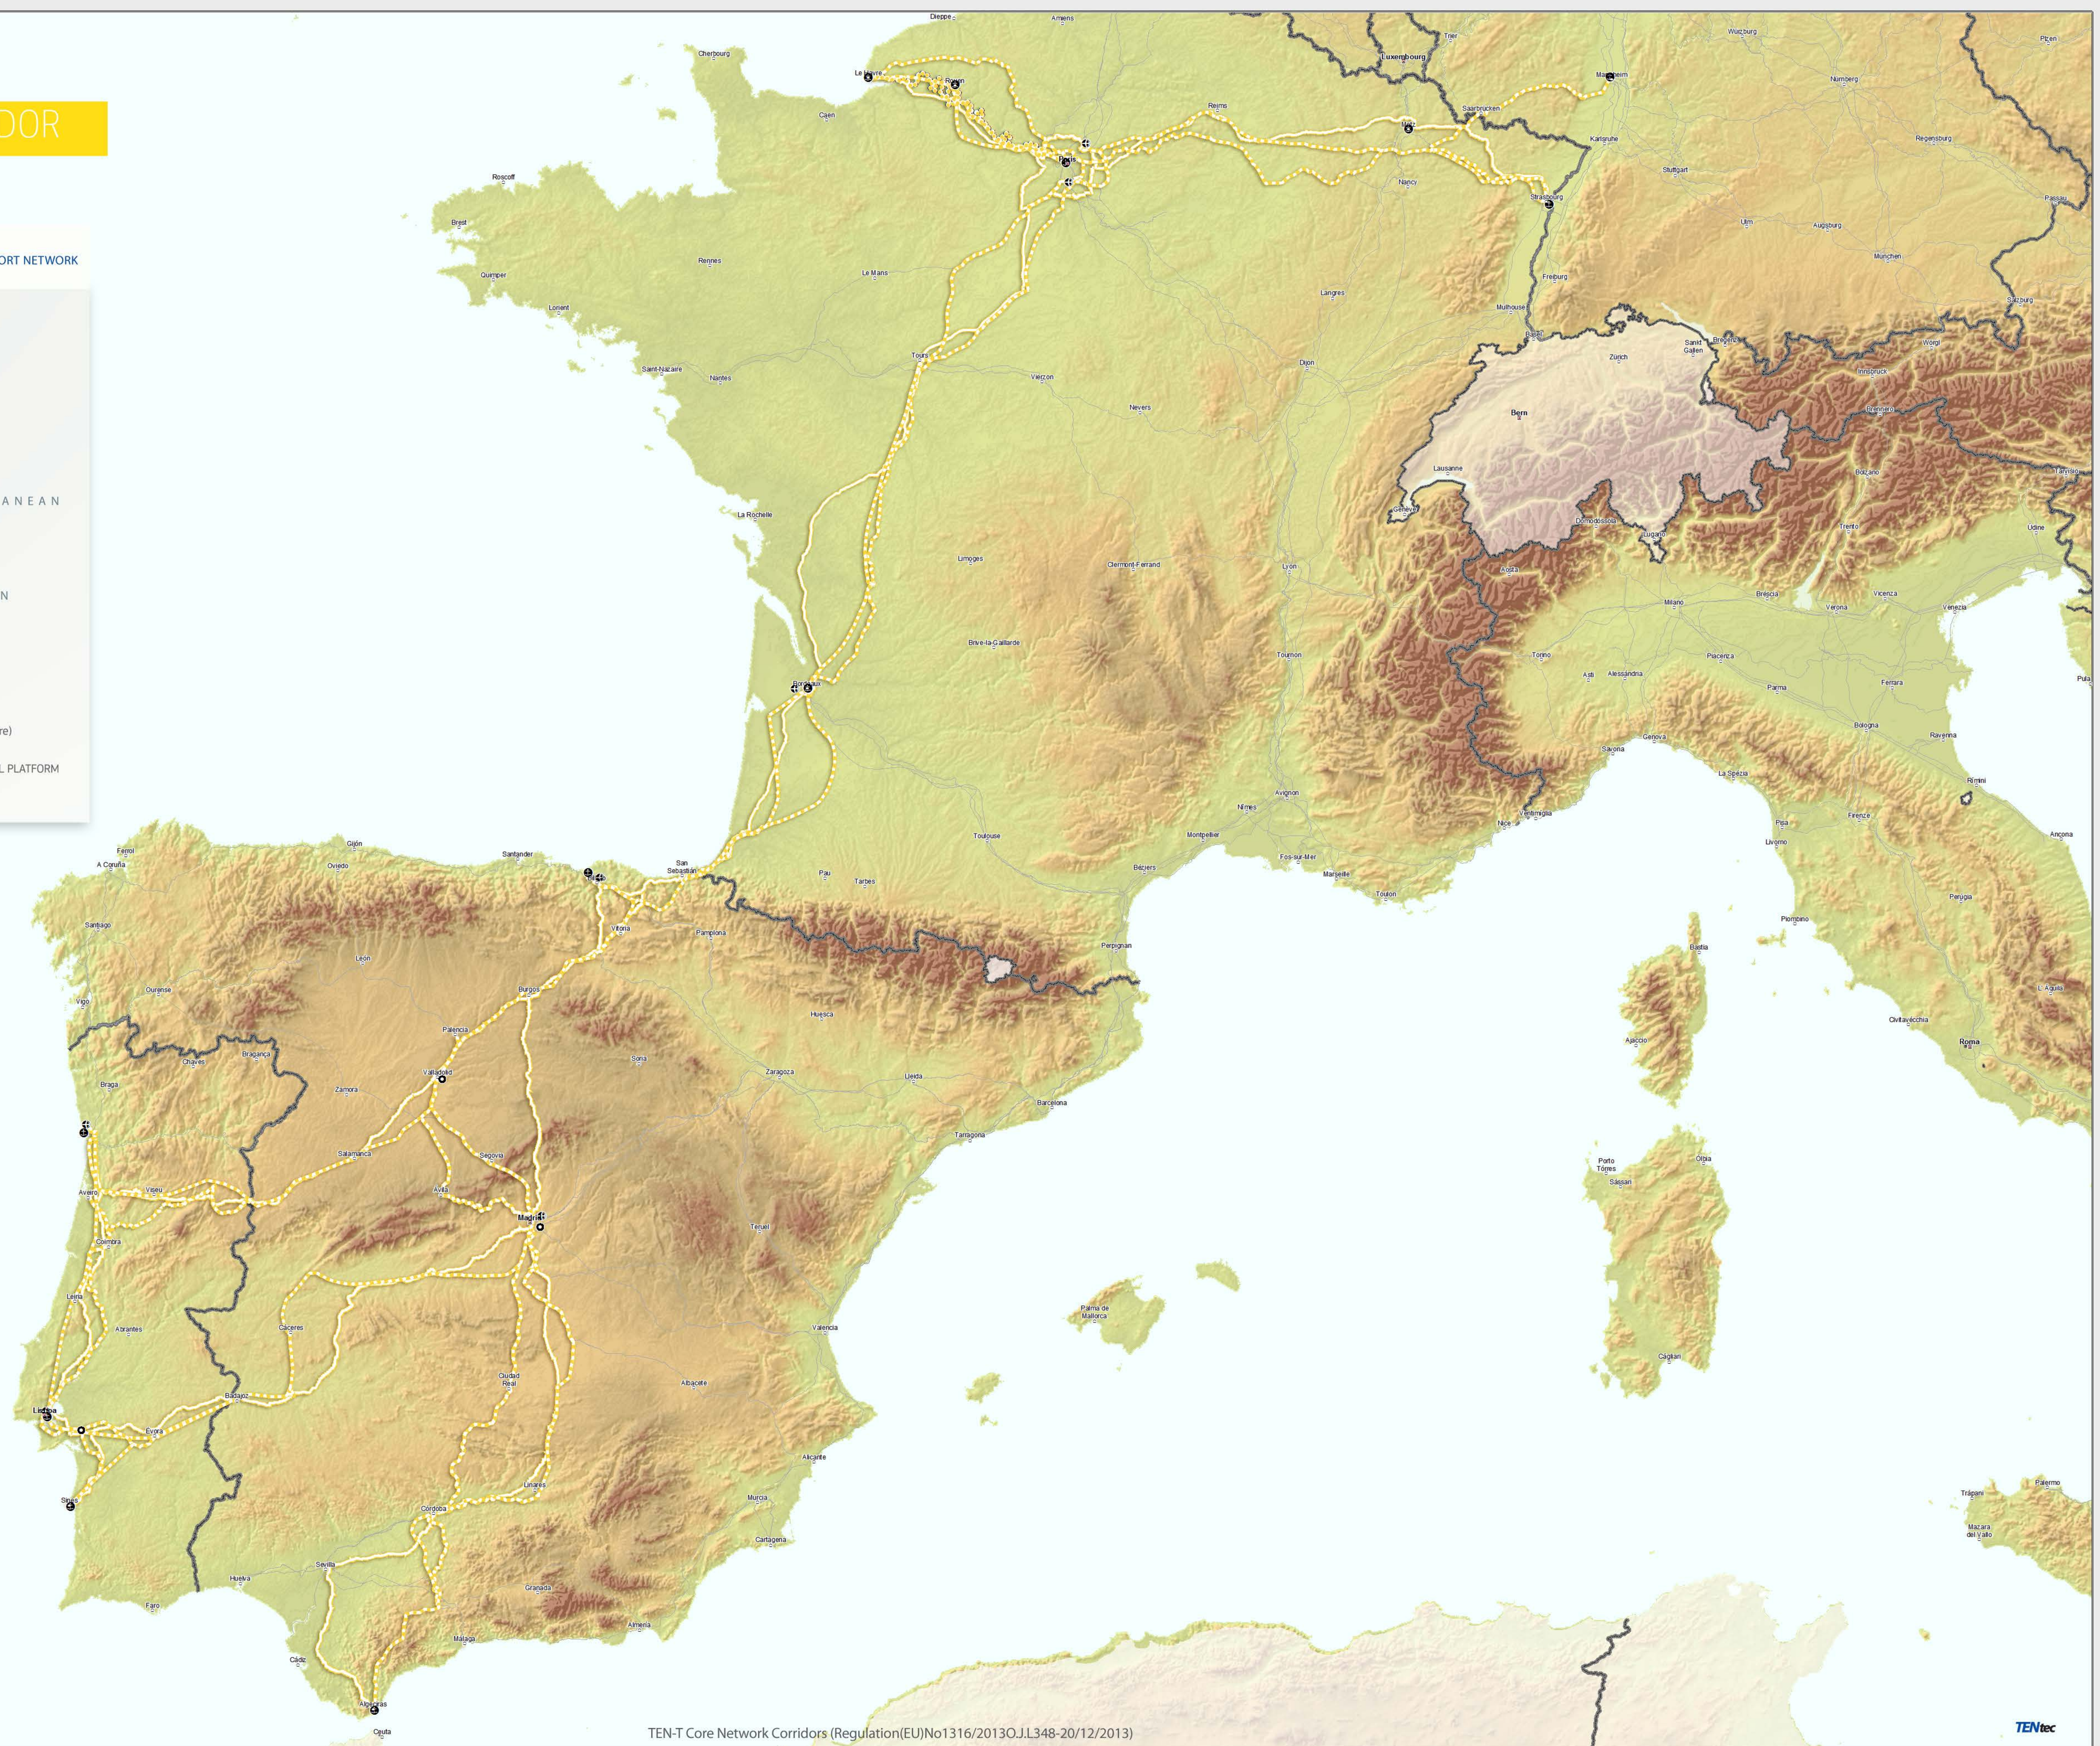

ATLANTIC CORRIDOR

European Commission | TRANS-EUROPEAN TRANSPORT NETWORK
TEN-T CORRIDORS

- █ BALTIC-ADRIATIC
- █ NORTH SEA - BALTIC
- █ MEDITERRANEAN
- █ ORIENT/ EAST MED
- █ SCANDINAVIAN - MEDITERRANEAN
- █ RHINE - ALPINE
- █ ATLANTIC
- █ NORTH SEA-MEDITERRANEAN
- █ RHINE-DANUBE

- ⋯ INLAND WATERWAY
- OTHER CORE NETWORK
- = ROAD
- - - RAILWAY
-  PORT (Core)
-  AIRPORT (Core)
-  MULTIMODAL PLATFORM (Core)

0 100 200 400 Km