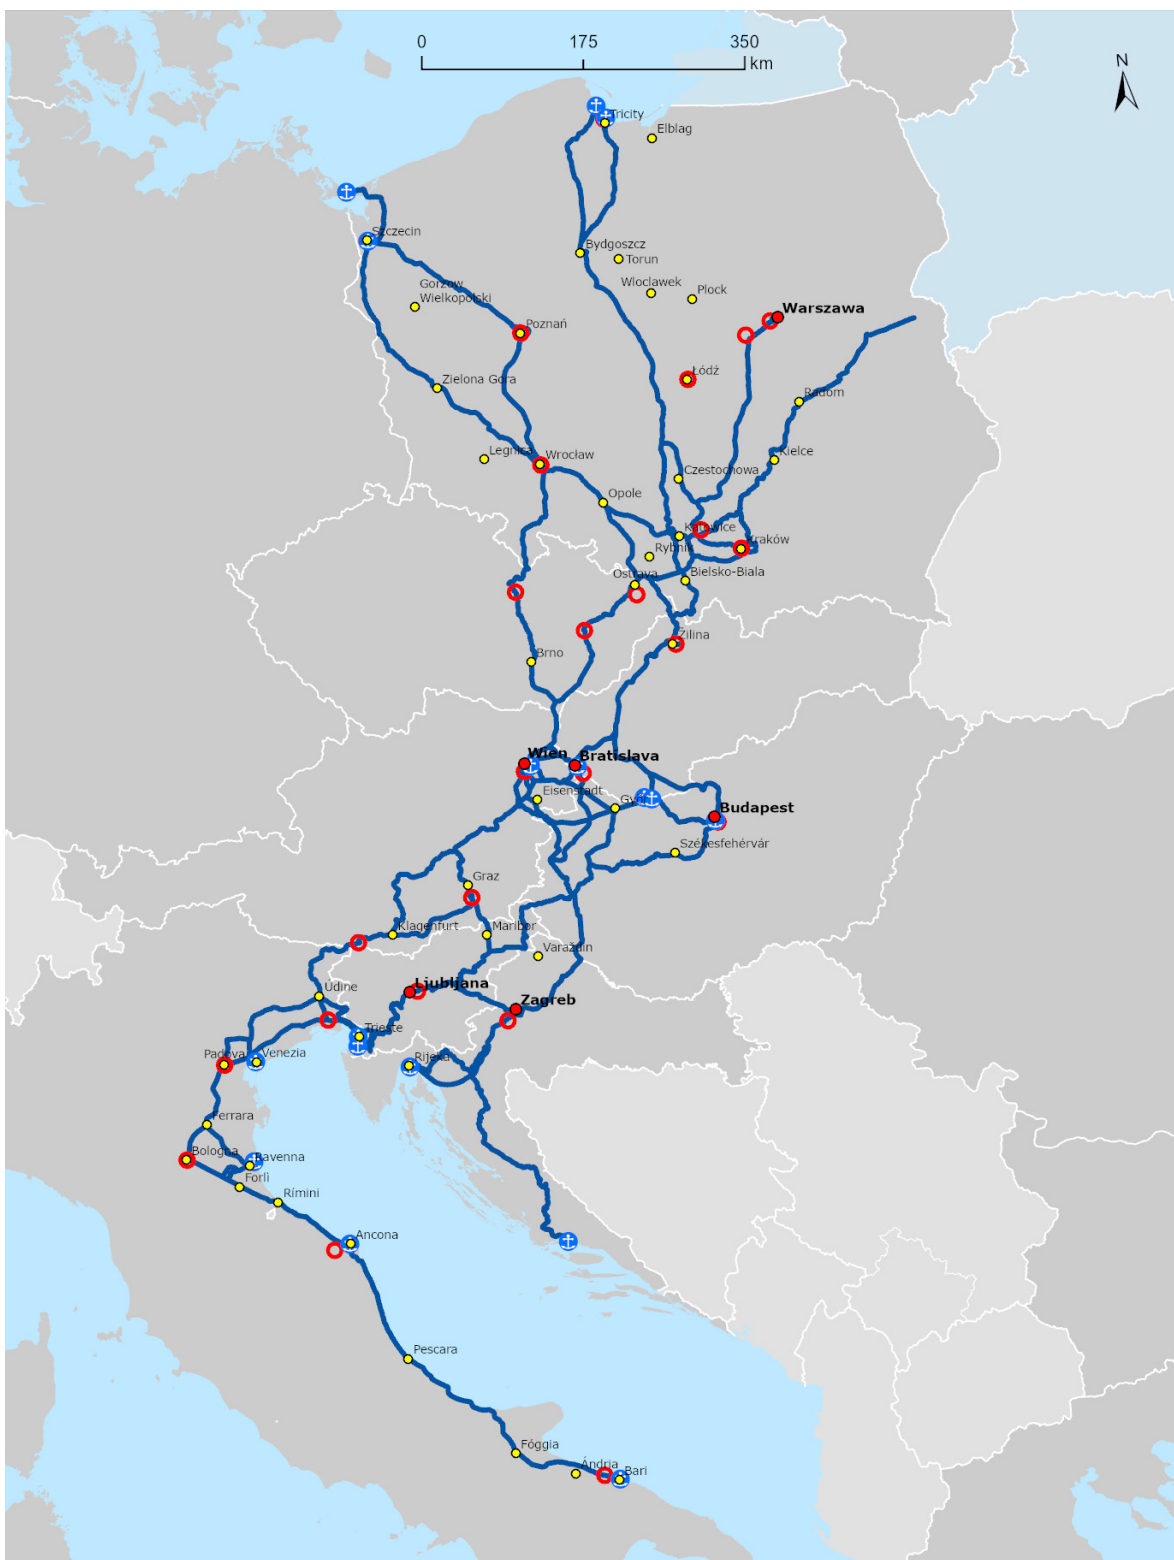

# Baltic Sea – Adriatic Sea Corridor

## Inland waterways and Roads, ports, rail-road terminals and airports

BE BG CZ DK DE EE IE EL ES FR HR IT CY LV LT LU HU MT NL AT PL PT RO SI SK FI SE

Inland Waterways	Roads	Ports	Airports	Rail-Road Terminals (RRT)	Urban Nodes
•••	—				

## Rail freight, ports and rail-road terminals (RRT)

BE BG CZ DK DE EE IE EL ES FR HR IT CY LV LT LU HU MT NL AT PL PT RO SI SK FI SE

Railways

Rail-Road Terminals (RRT)

Ports

Urban Nodes