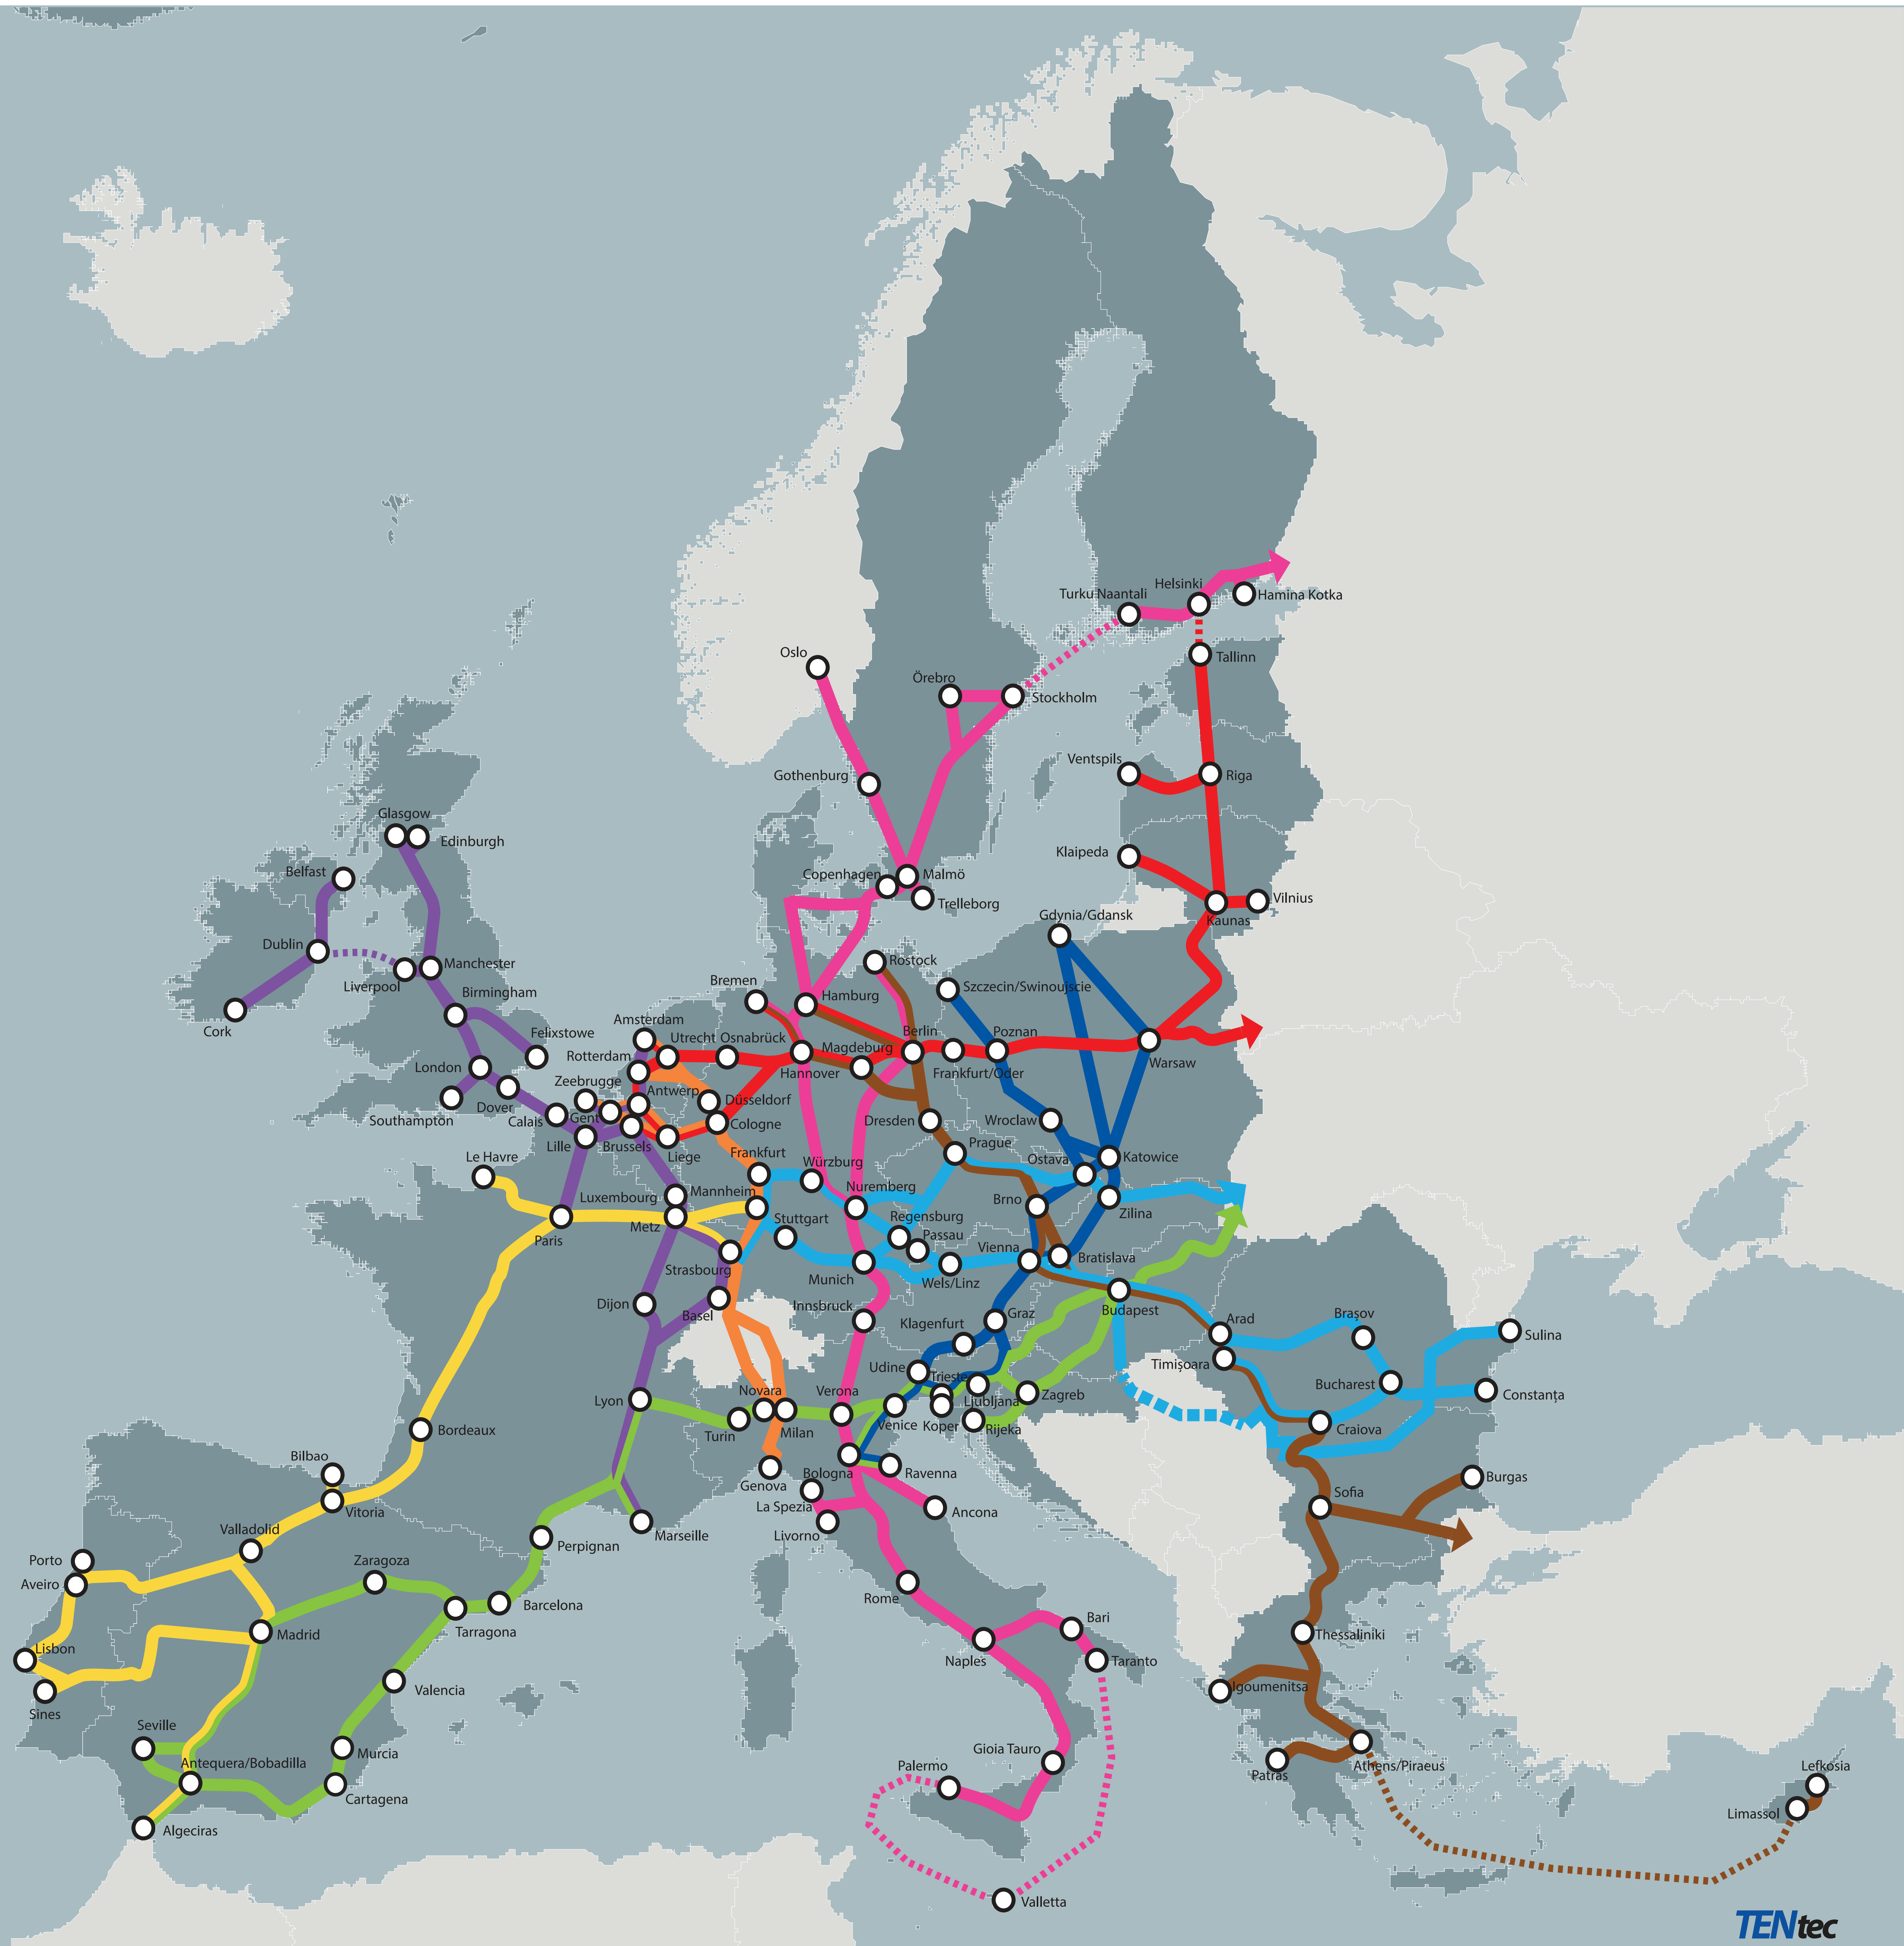

# TRANS-EUROPEAN TRANSPORT NETWORK TEN-T CORE NETWORK CORRIDORS

TENtec

BASED ON THE OUTCOME OF THE INFORMAL TRILOGUE OF 27th JUNE 2013

### Legend

- BALTIC - ADRIATIC
- NORTH SEA - BALTIC
- MEDITERRANEAN
- ORIENT / EAST-MED
- SCANDINAVIAN - MEDITERRANEAN
- RHINE - ALPINE
- ATLANTIC
- NORTH SEA - MEDITERRANEAN
- RHINE - DANUBE