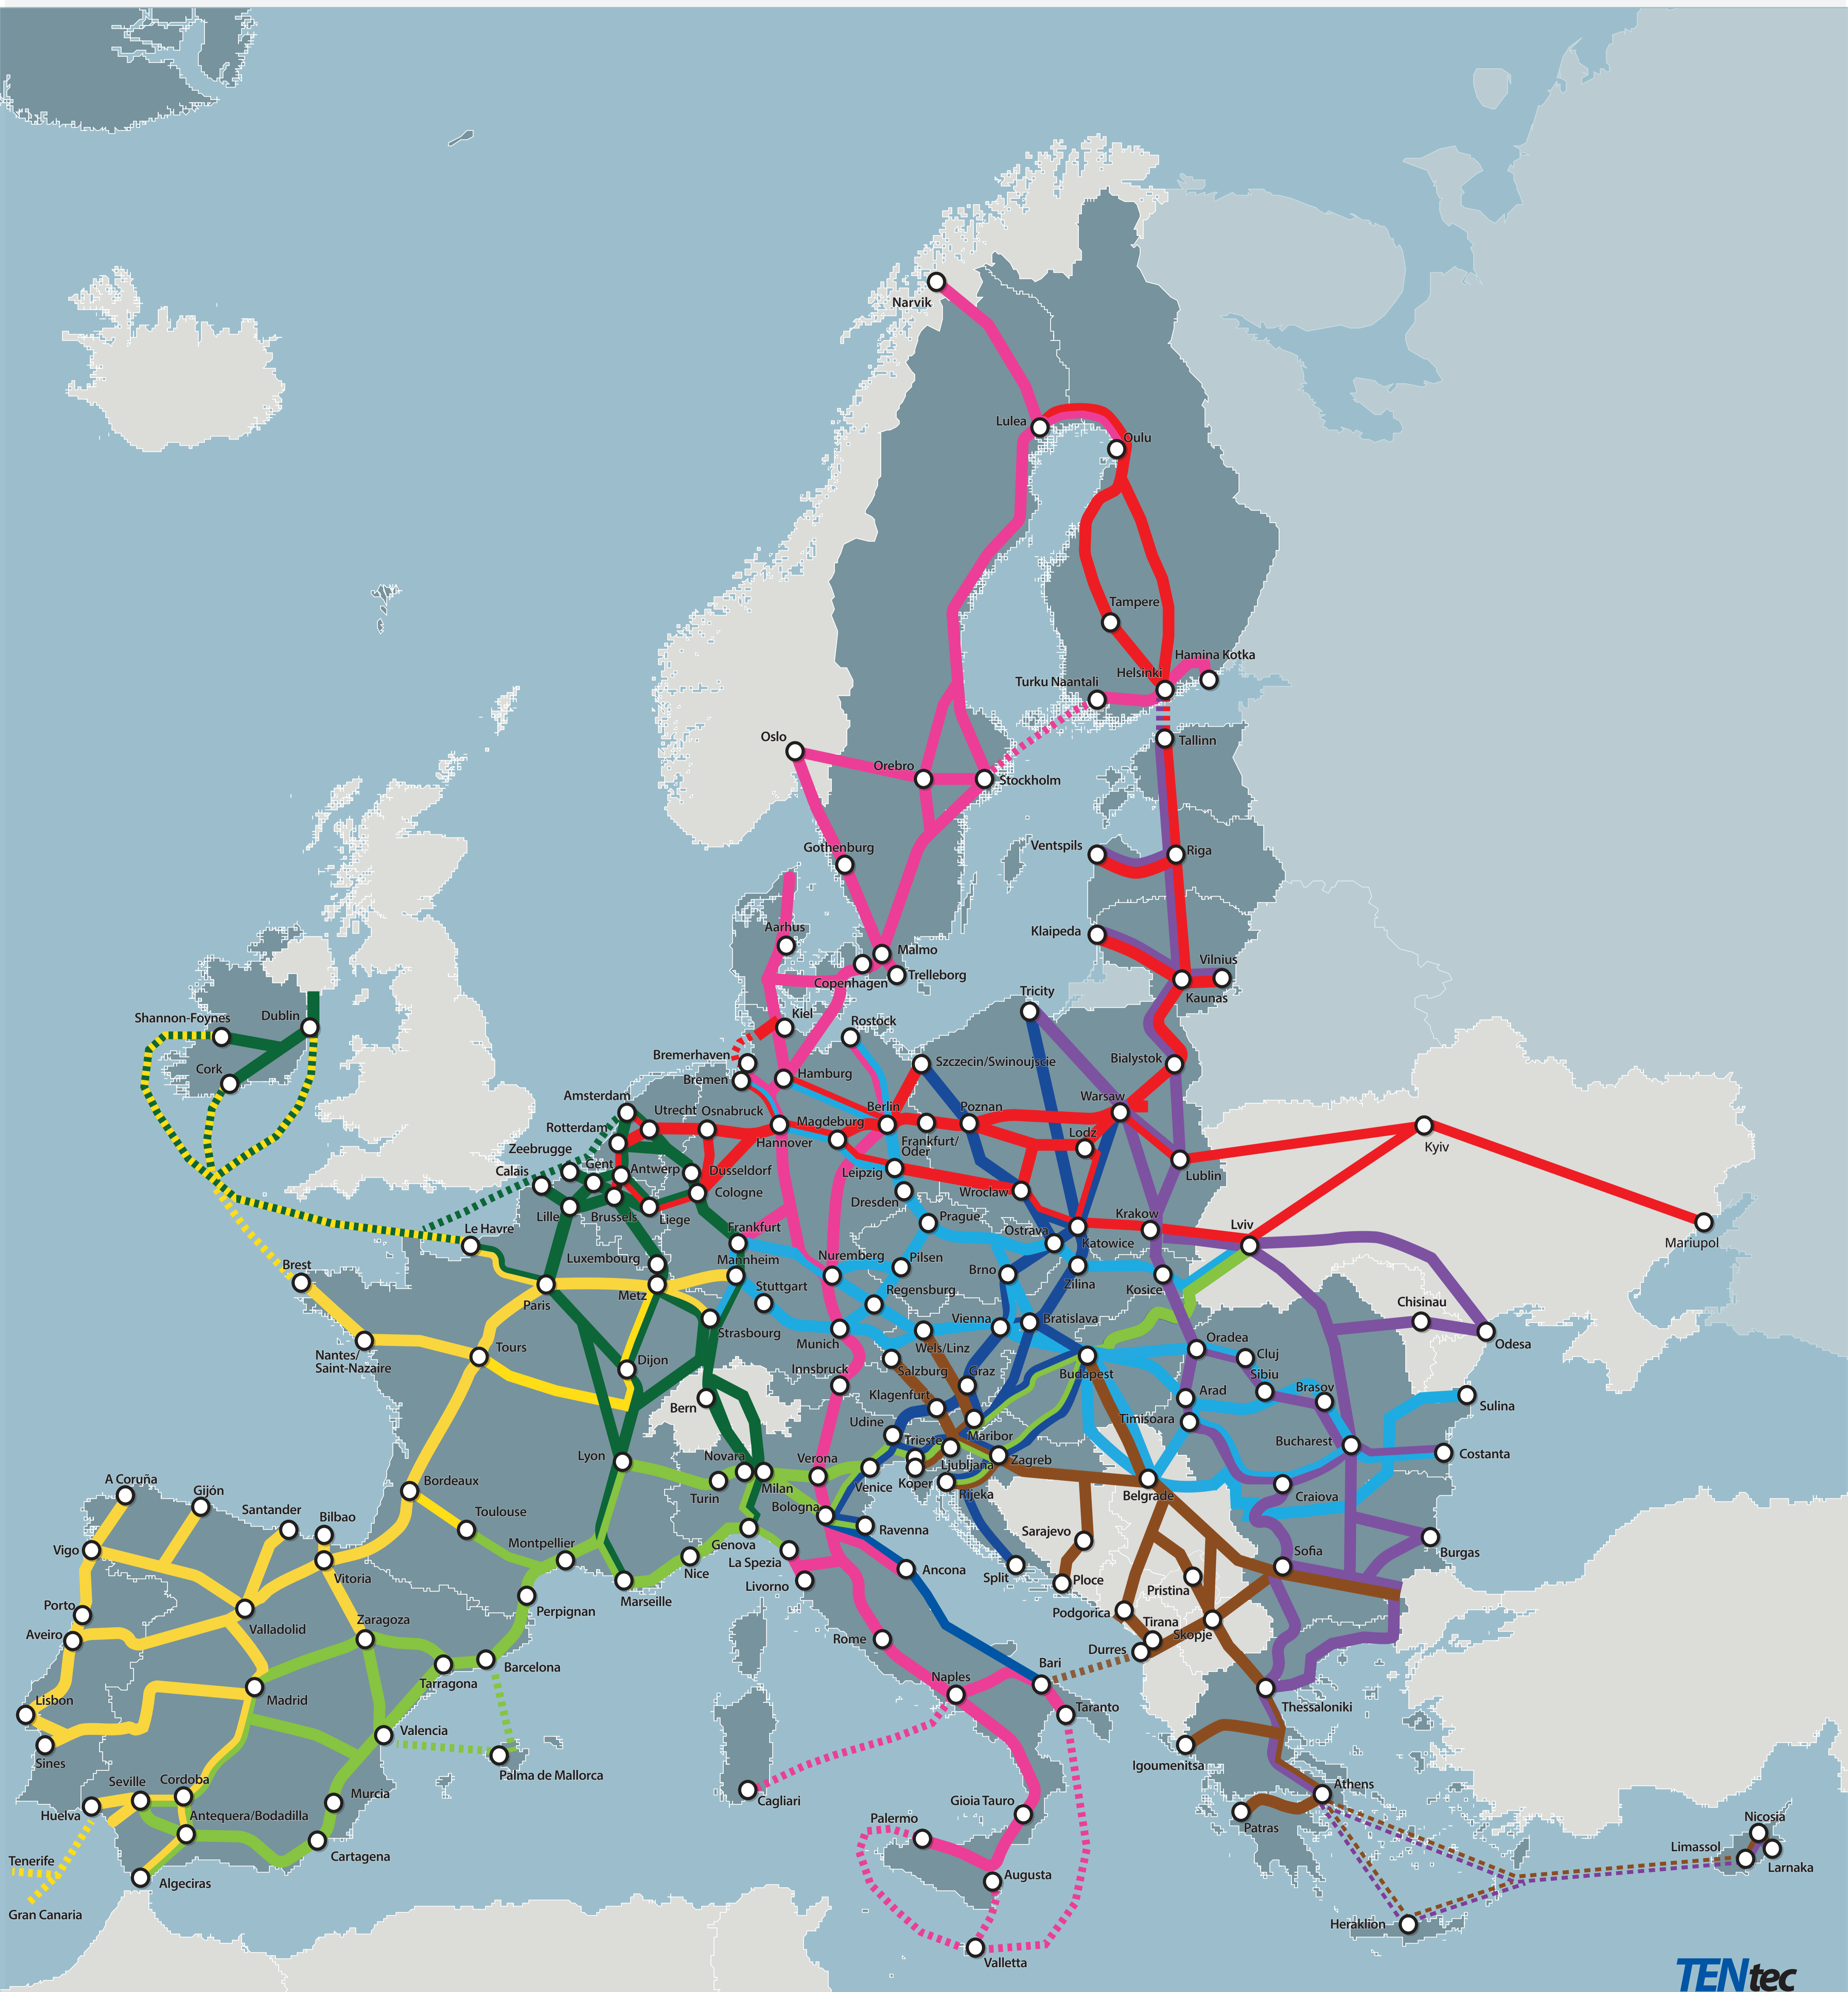

European Commission

EUROPEAN TRANSPORT CORRIDORS

TRANS - EUROPEAN TRANSPORT NETWORK

TENtec

The parts of the map pertaining to corridor alignment in third countries are indicative.

● ATLANTIC

● SCANDINAVIAN - MEDITERRANEAN

● MEDITERRANEAN

● NORTH SEA - RHINE - MEDITERRANEAN

● BALTIC SEA - ADRIATIC SEA

● WESTERN BALKANS - EASTERN MEDITERRANEAN

● NORTH SEA - BALTIC

● RHINE - DANUBE

● BALTIC SEA - BLACK SEA - AEGEAN SEA