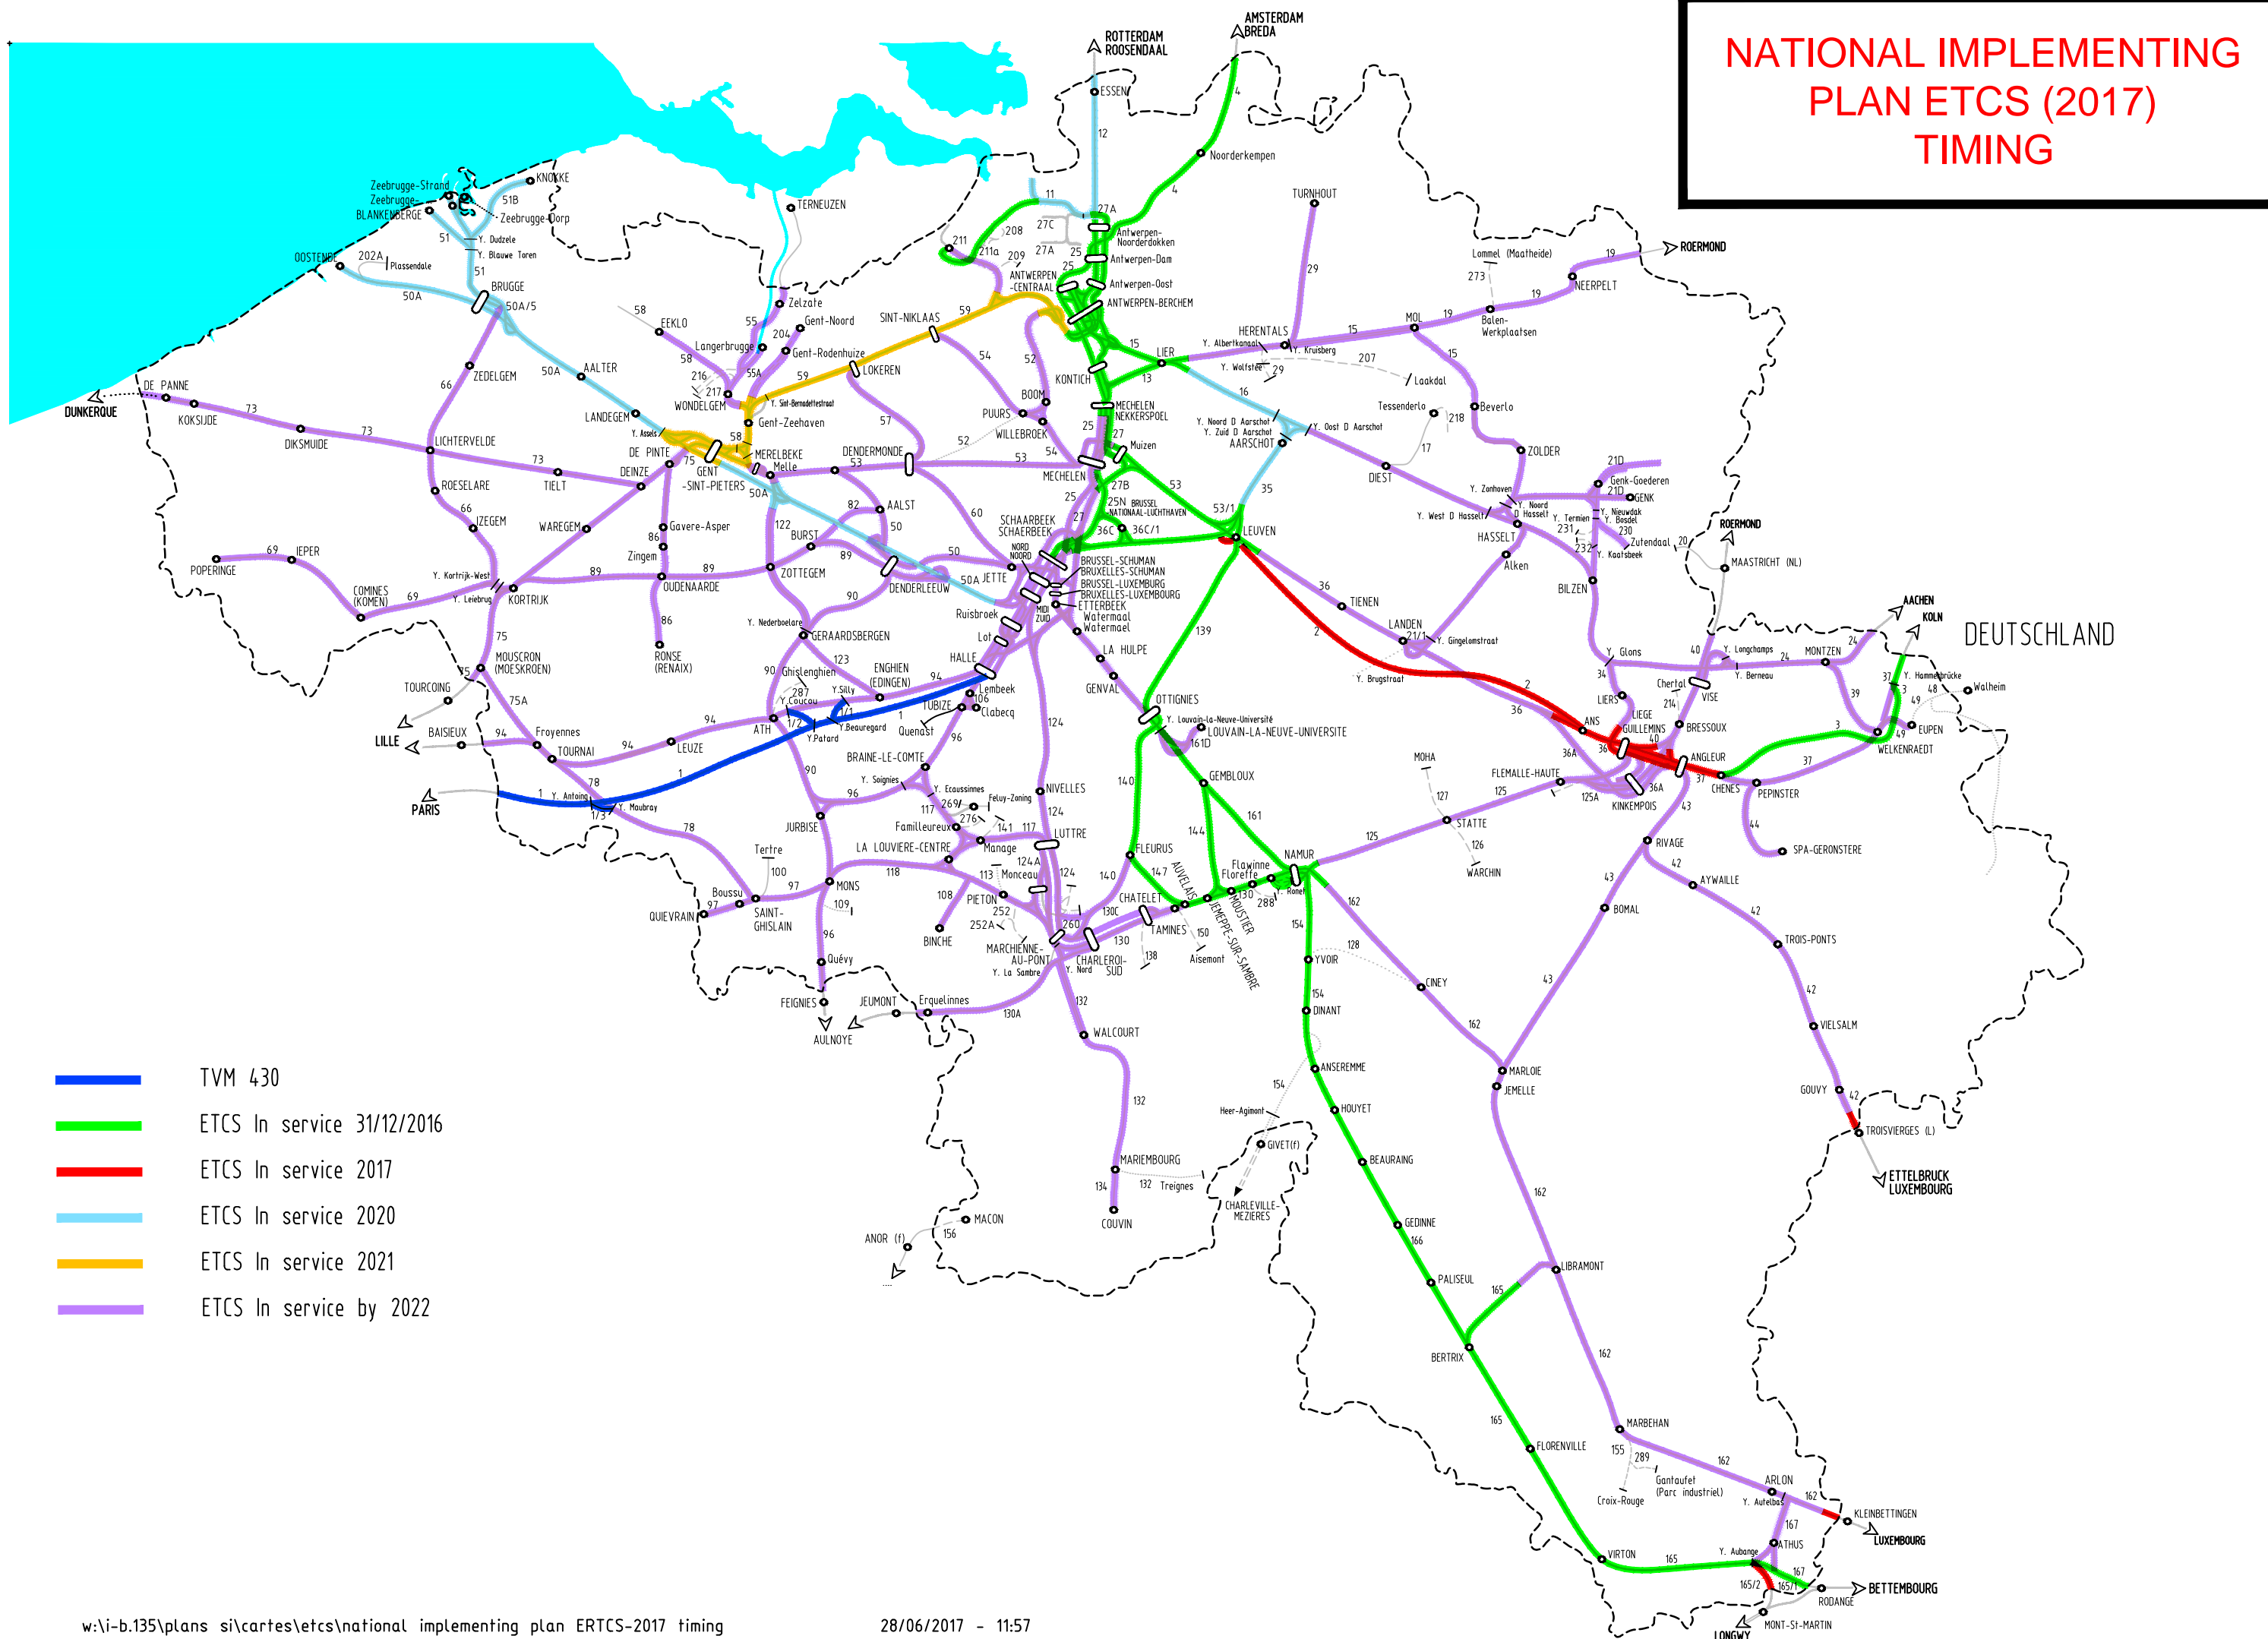

NATIONAL IMPLEMENTING PLAN ETCS (2017) TIMING

- TVM 430
- ETCS In service 31/12/2016
- ETCS In service 2017
- ETCS In service 2020
- ETCS In service 2021
- ETCS In service by 2022