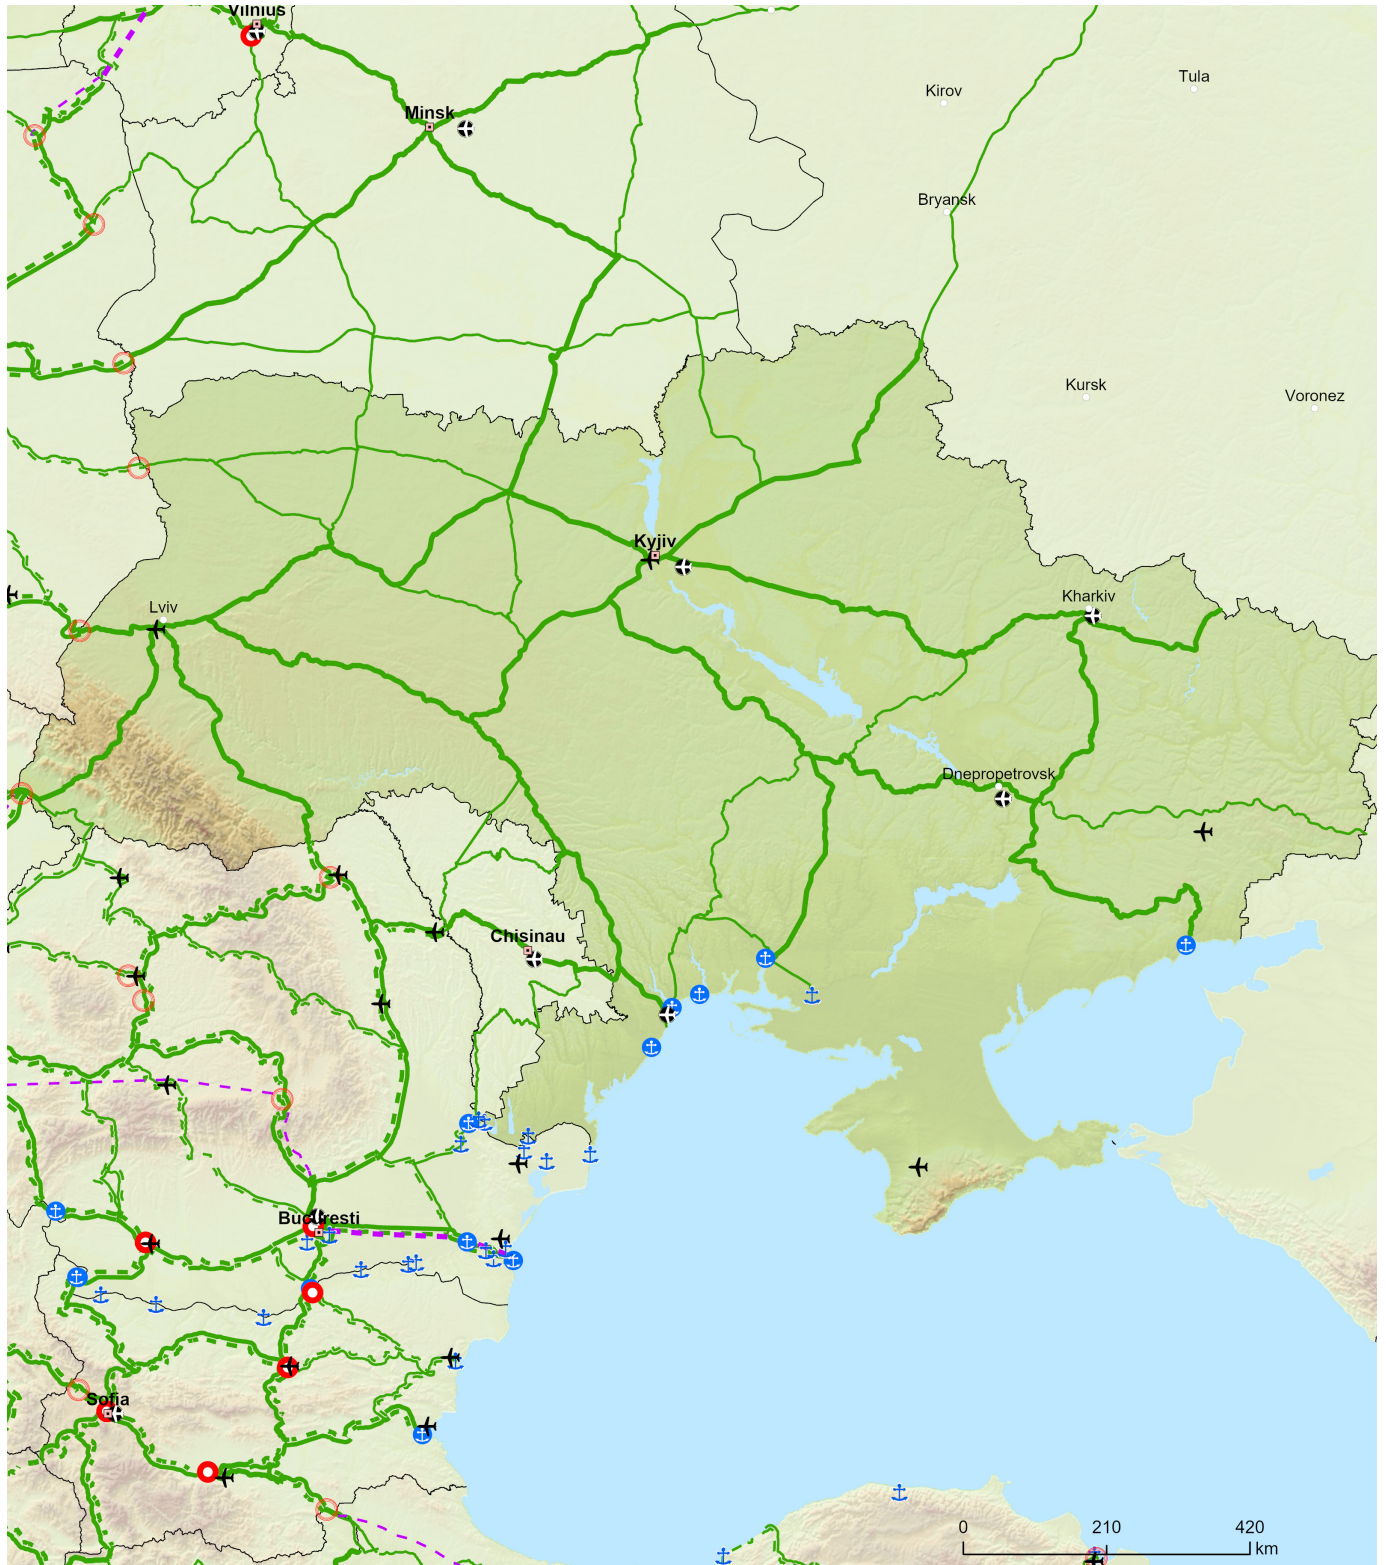

# Indicative maps of the core network in Ukraine, Inland Waterways

Comprehensive & Core Networks: Inland waterways and ports

## Eastern Partnership Transport Network: Ukraine

Core	Comprehensive	Core
<ul style="list-style-type: none"> <li>Inland Waterways / Completed</li> <li>Inland Waterways / To be upgraded</li> <li>Inland Waterways / Planned</li> </ul>	<ul style="list-style-type: none"> <li>Ports</li> </ul>	<ul style="list-style-type: none"> <li>Ports</li> </ul>

**Indicative maps of the core network in Ukraine, railways**  
 Comprehensive Network: Railways, ports, rail-road-terminals and airports  
 Core Network: Railways, ports, rail-road-terminals and airports  
**Eastern Partnership Transport Network: Ukraine**

**Indicative maps of the core network in Ukraine, roads**  
 Comprehensive & Core Networks: Roads, ports, rail-road terminals and airports  
**Eastern Partnership Transport Network: Ukraine**

Comprehensive		Core	
	Road / Completed		Ports
	Road / To be upgraded		RRT
	Road / Planned		Airports
			Airports