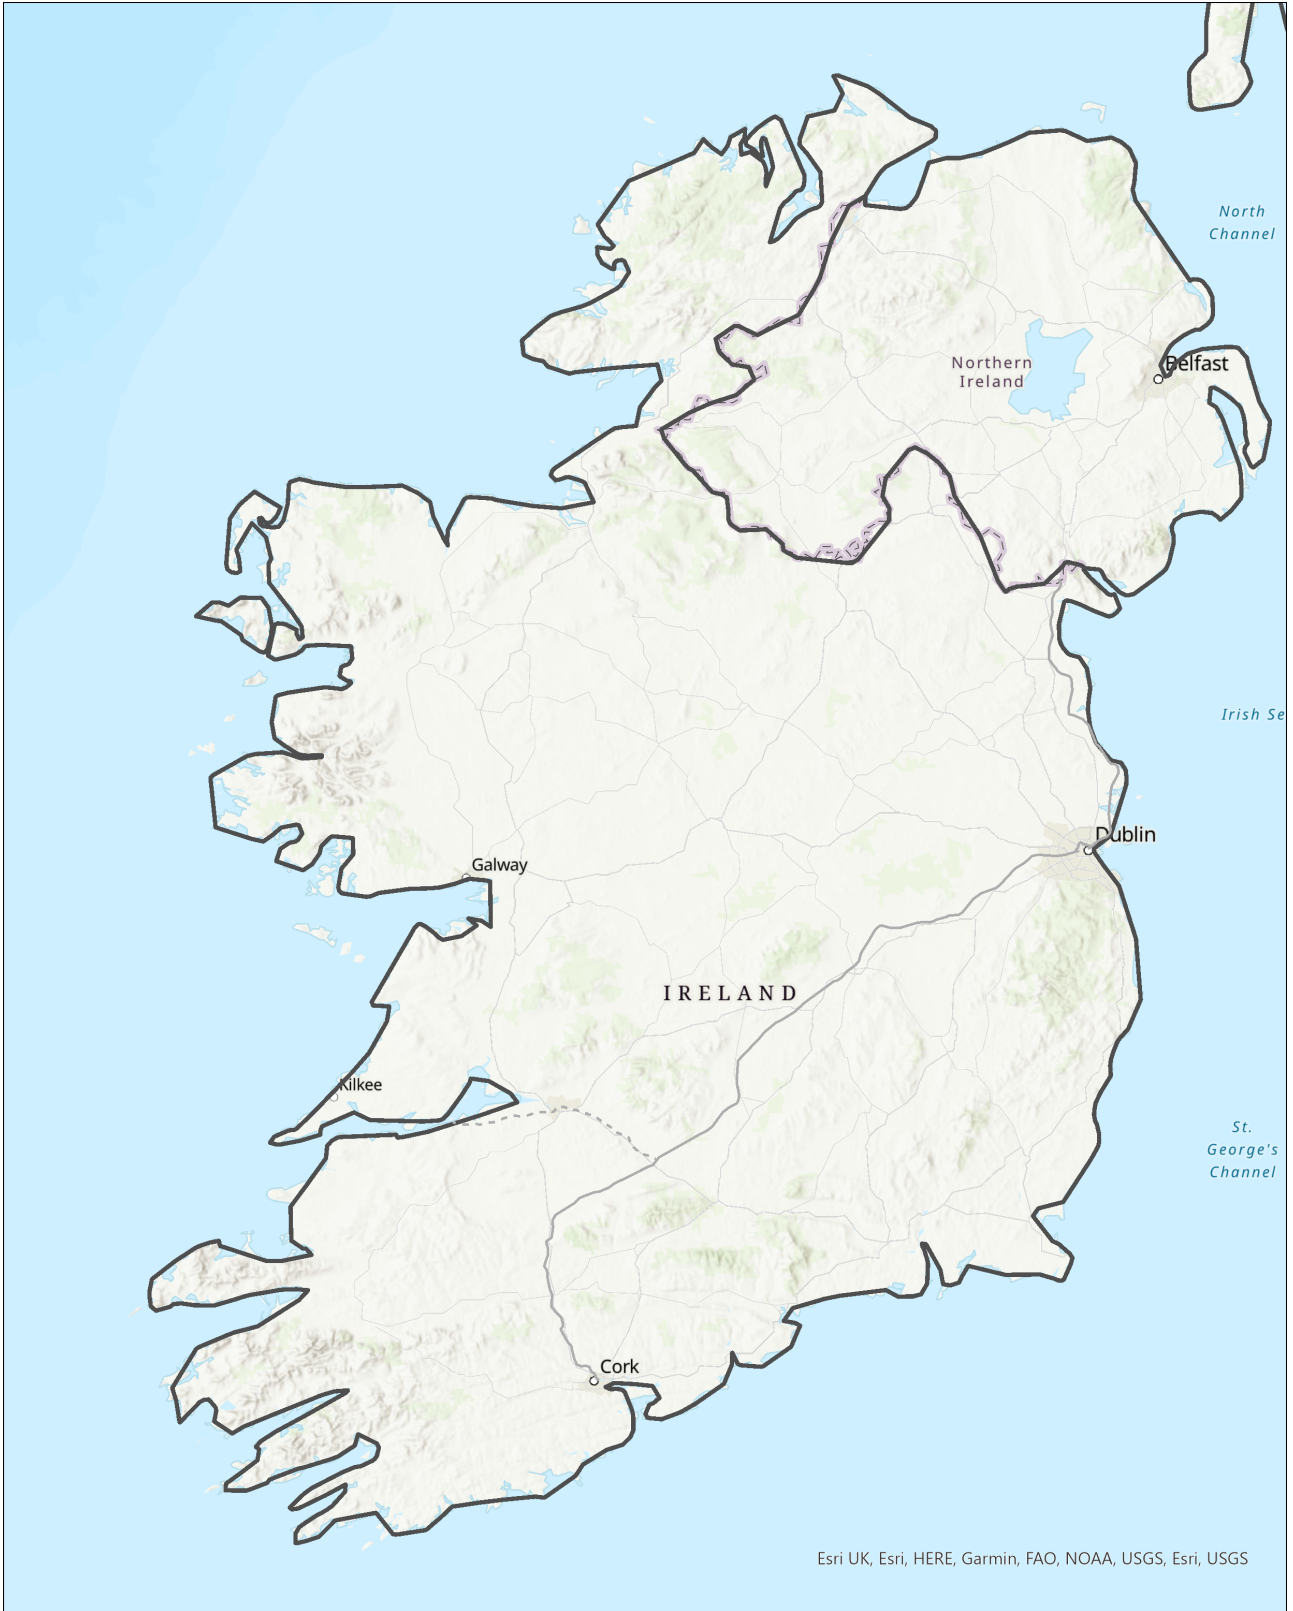

Overview of the ETCS deployment status (Source: DMT elaboration)

CEF Project Information

- No CEF Projects
- Works Projects
- Study Projects
- ----- No CEF Projects CEF 2
- - - - Works Projects CEF 2
- ..... Study Projects CEF 2
- Other
- ▭ Country boundaries

Overview of the CEF-funded projects (Source: DMT elaboration)