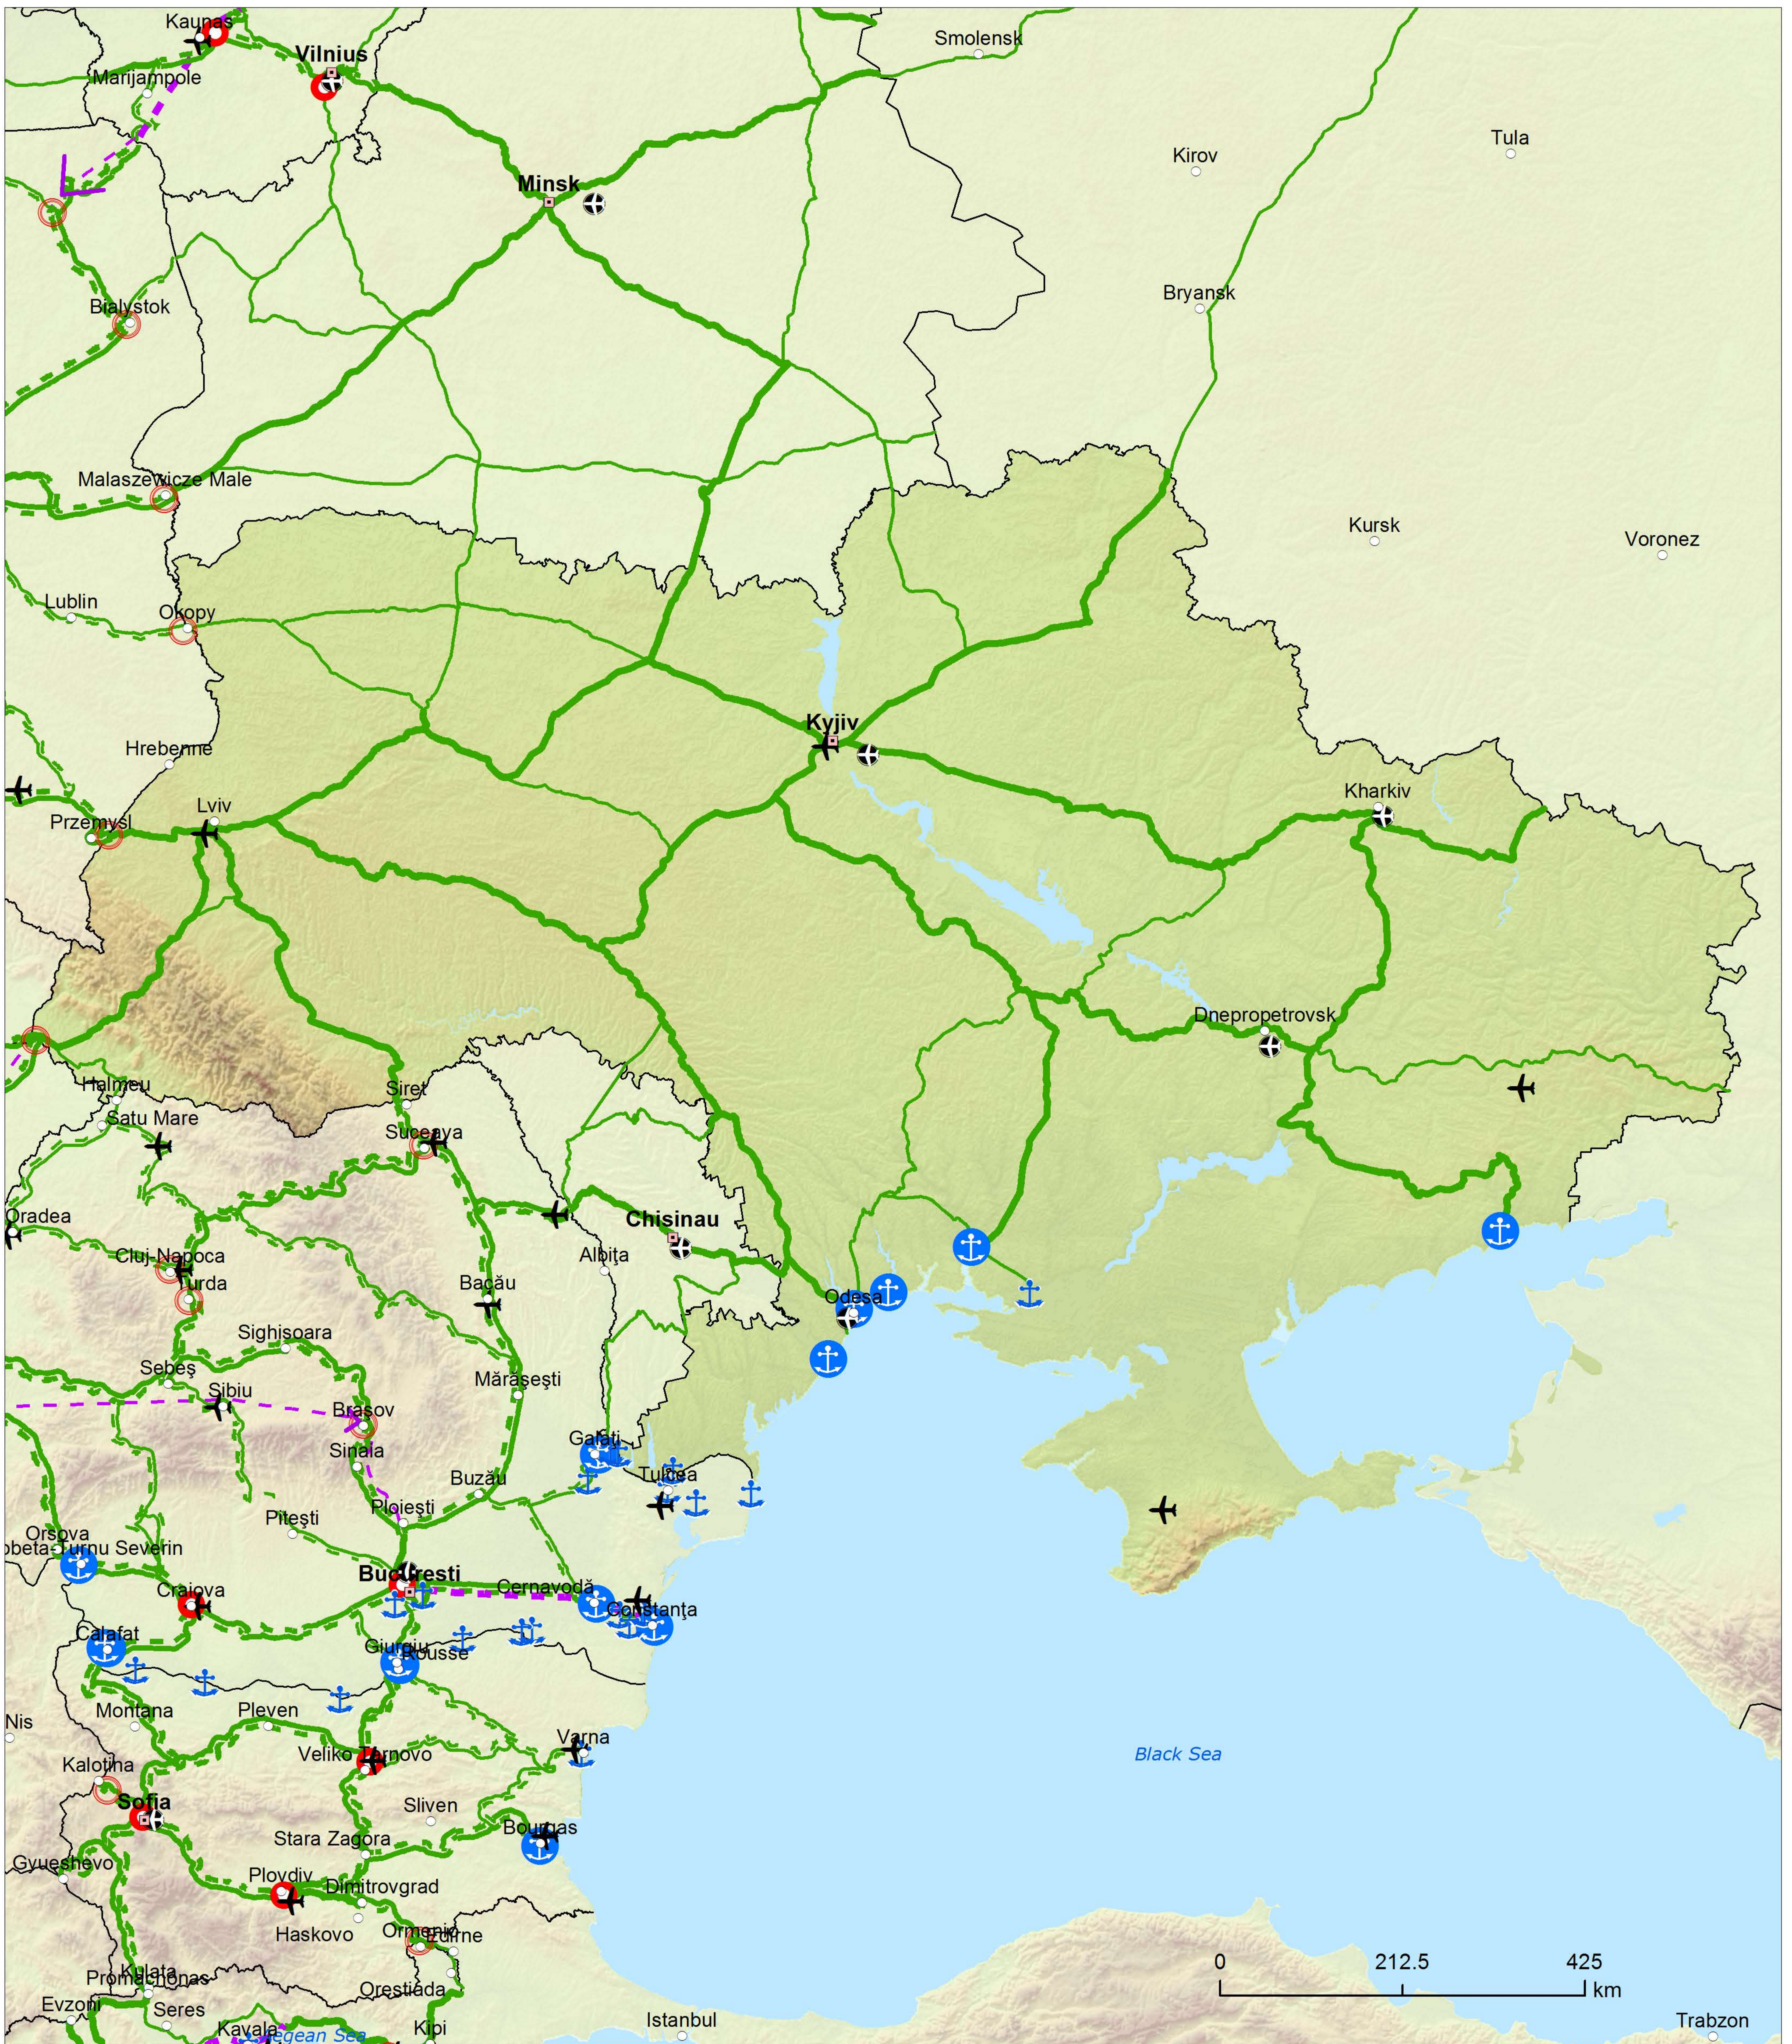

Indicative maps of the core network in Ukraine, railways
 Comprehensive Network: Railways, ports, rail-road-terminals and airports
 Core Network: Railways, ports, rail-road-terminals and airports
Eastern Partnership Transport Network: Ukraine

Comprehensive Core		Comprehensive Core	
	Conventional rail		Airports
			Ports
			RRT